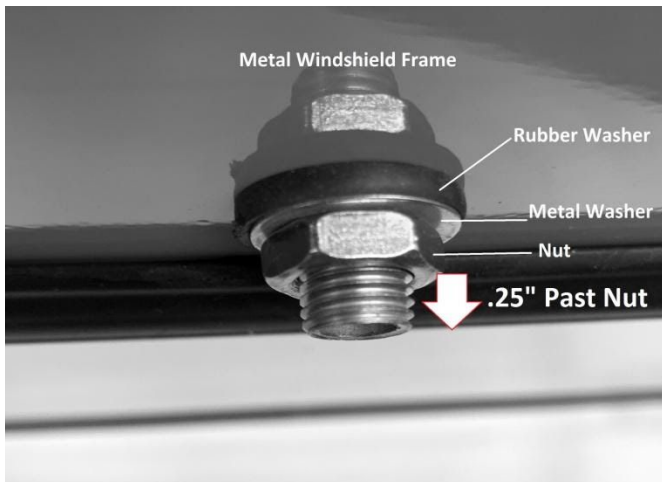

## Manual Windshield Wiper Instructions

Step 1. Attach wiper to arm as shown in pictures below. The arm needs to be close to perpendicular to wiper to allow the clips to open and attach.

Step 2. Install wiper onto windshield as shown in pictures below. Install washers in same order on each side of frame.

Attach wiper to threaded end of handle with included nut. Align handle in same direction as wiper.