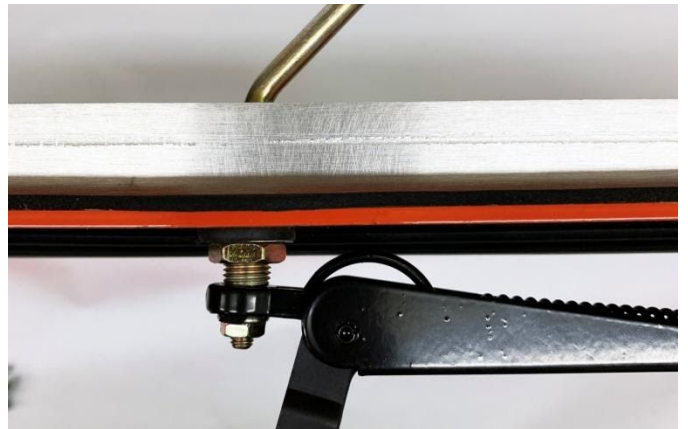

## Manual Windshield Wiper Instructions

Step 1. Attach wiper to arm as shown in pictures below. The arm needs to be close to perpendicular to wiper to allow the clips to open and attach.

Step 2. Install wiper onto windshield as shown in pictures below. Install washers in same order on each side of frame.

Attach wiper to threaded end of handle with included nut. Align handle in same direction as wiper.